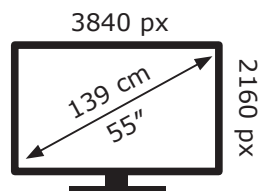

ENERGY

LG Electronics

OLED55GX3LA

111 kWh/1000h

ABCDEF**G**

189 kWh/1000h

2019/2013