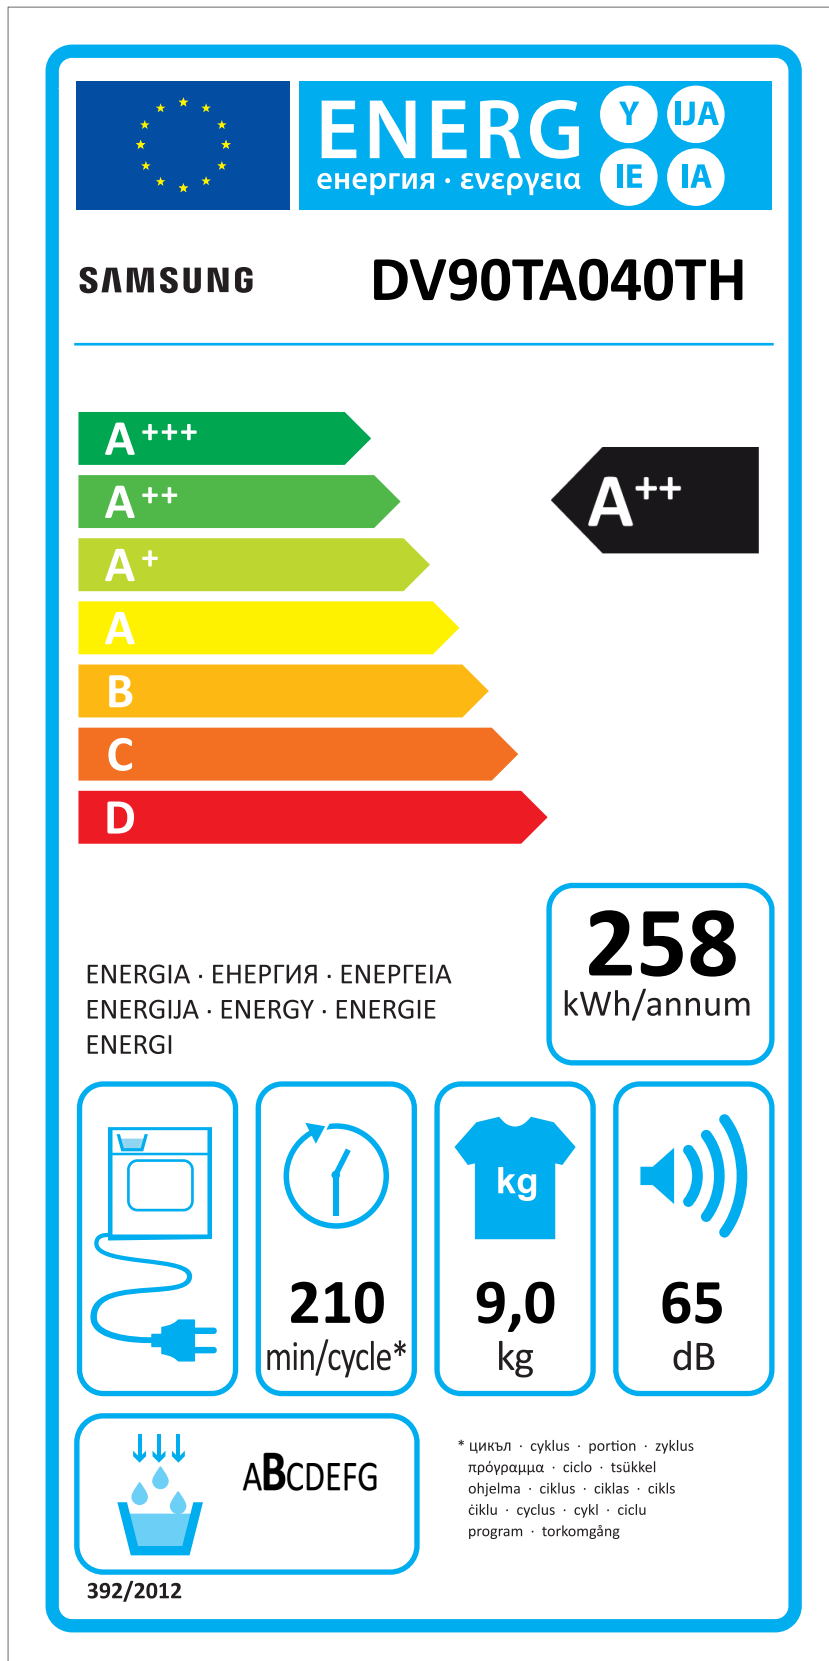

ERP LABEL ENERGY (DRYER CONDENSER TYPE)

CODE : DC68-03225C
Size : 110 x 220 (mm)
Material : ART