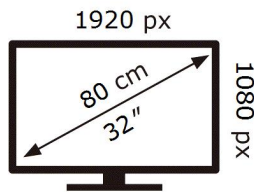

ENERG 

SAMSUNG

UE32T5372CU

33 kWh/1000h

ABCDEF **G**

HDR

55 kWh/1000h

2019/2013