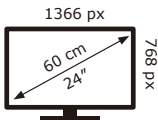

ENERG

PHILIPS

24PHS5537/12

17 kWh/1000h

2019/2013

ENERG

PHILIPS

24PHS5537/12