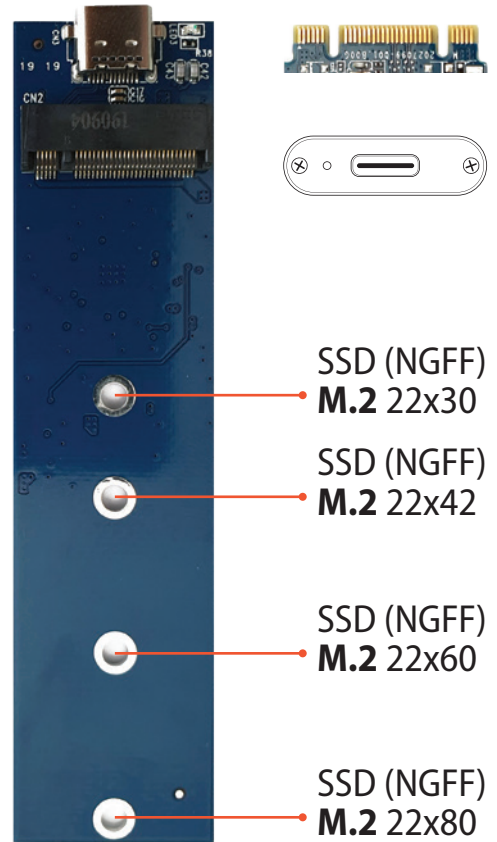

THERAP^oWER

Atlantis

M.2
SATA

 **SUPER
SPEED** USB
3.1

SSD

External Case

Aluminium
Housing

al

Interfaccia SuperSpeed USB 3.1
ad alte performance

Compatibile con
Windows 7,8/8.1/10

www.atlantis-land.com

M.2
SATA

SUPER SPEED

USB 3.1

- Box esterno per SSD di tipo M-SATA
- Interfaccia SuperSpeed USB 3.1 (sino a 5Gbps)
- Supporta M.2 / NGFF SSD / SATA Interface
- Connettore Type B & B+M
- Compatibile con Windows 7, 8, 8.1 e 10
- Involucro in alluminio

- External box for SSD type: M-SATA
- USB 3.1 Super Speed interface (up to 5Gbps)
- It Supports M.2 / NGFF SSD / SATA Interface
- Connector Type B & B+M
- Compatible with Windows 7, 8, 8.1 and 10
- Aluminium Housing

USB
TYPE-C

STORAGE
Code: A06-M2-SATA-01
EAN: 8026974021614