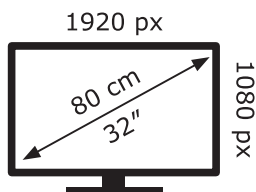

# ENERG

LG Electronics

32LQ63806LC

**27** kWh/1000h

ABCDEF**G**

**HDR**

**40** kWh/1000h

2019/2013