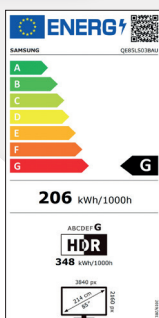

Global No.1 TV

Samsung is ranked No.1 TV brand for 16 years

Specifiche Tecniche

LS03B 85"

QE85LS03BAUXZT

EAN: 8806094218299

INFORMAZIONI GENERALI

Tipologia	QLED
Serie	LS

DISPLAY

Polliciaggio	85"
Risoluzione	3840 x 2160
Refresh Rate	100 Hz
Schermo antiriflesso	Matte Display

VIDEO

Picture Engine	Quantum Processor 4K
HDR (High Dynamic Range)	Quantum HDR
HDR10+	Si, Adaptive & Gaming
HLG	Si
Contrasto	Dual LED
Colore	100% Volume Colore
Viewing Angle	Wide
Micro Dimming	Supreme UHD Dimming
Contrast Enhancer	Real Depth Enhancer
Motion Technology	Motion Xcelerator Turbo+
Film Mode	Si
Smart Calibration	Basic
Adaptive Picture	Optimized/Eye Comfort
Brightness/Color Detection	Si

AUDIO

Dolby Atmos	Si
Object Tracking Sound	OTS
Q-Symphony	Si
Sound Output (RMS)	40 W
Speaker Type	2.0.2 CH
Multiroom Link	Si
Active Voice Amplifier	Si
Adaptive sound	Adaptive Sound+

ECO

Classe di efficienza energetica	G
Auto Power Off	Si