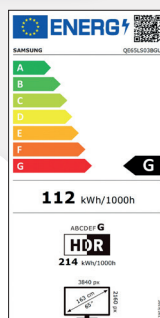

### VIDEO

Picture Engine	Quantum Processor 4K
HDR (High Dynamic Range)	Quantum HDR
HDR10+	Si, Adaptive & Gaming
HLG	Si
Contrasto	Dual LED
Colore	100% Volume Colore
Viewing Angle	Wide
Micro Dimming	Supreme UHD Dimming
Contrast Enhancer	Real Depth Enhancer
Motion Technology	Motion Xcelerator Turbo+
Film Mode	Si
Smart Calibration	Basic
Adaptive Picture	Optimized/Eye Comfort
Brightness/Color Detection	Si

### ECO

Classe di efficienza energetica	G
Auto Power Off	Si