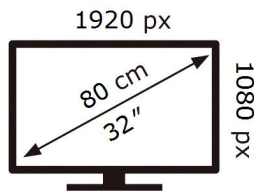

ENERG

SAMSUNG

UE32T5372CD

27 kWh/1000h

ABCDEF **G**

HDR

55 kWh/1000h

2019/2013