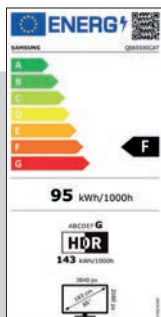

## VIDEO

Picture Engine	Neural Quantum Processor 4K
HDR (High Dynamic Range)	Quantum HDR OLED
HDR10+	Sì, Adaptive & Gaming
HLG	Sì
Contrasto	Self-illuminating pixels
Colore	Perceptual Color Mapping
Viewing Angle	Ultra
Micro Dimming	N/A
Contrast Enhancer	Real Depth Enhancer
Motion Technology	Motion Xcelerator Turbo Pro
Smart Calibration	Basic
Adaptive Picture	Optimized/Eye Comfort
AI Upscale	Sì
Brightness/Color Detection	Sì

## ECO

Classe di efficienza energetica	F
Auto Power Off & Auto Power Saving	Sì