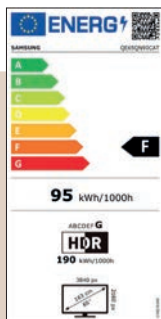

## VIDEO

Picture Engine	Neural Quantum Processor 4K
HDR (High Dynamic Range)	Neo Quantum HDR+
HDR10+	Sì, Adaptive & Gaming
HLG	Sì
Contrasto	Quantum Matrix
Colore	100% Volume Colore
Viewing Angle	Ultra
Micro Dimming	Ultimate UHD Dimming
Contrast Enhancer	Real Depth Enhancer
Motion Technology	Motion Xcelerator Turbo+
Smart Calibration	Basic & Professional
Adaptive Picture	Optimized/Eye Comfort
AI Upscale	Sì
Brightness/Color Detection	Sì

## ECO

Classe di efficienza energetica	F
Auto Power Off & Auto Power Saving	Sì