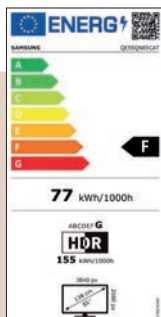

VIDEO

Picture Engine	Neural Quantum Processor 4K
HDR (High Dynamic Range)	Neo Quantum HDR
HDR10+	Sì, Adaptive & Gaming
HLG	Sì
Contrasto	Quantum Matrix
Colore	100% Volume Colore
Viewing Angle	Wide
Micro Dimming	Supreme UHD Dimming
Contrast Enhancer	Real Depth Enhancer
Motion Technology	Motion Xcelerator Turbo+
Smart Calibration	Basic
Adaptive Picture	Optimized/Eye Comfort
AI Upscale	Sì
Brightness/Color Detection	Sì

AUDIO

Dolby Atmos	Sì
Object Tracking Sound	OTS
Q-Symphony	Sì
Sound Output (RMS)	60 W
Speaker Type	2.2.2 CH
Active Voice Amplifier	Sì
Adaptive sound	Adaptive Sound+
Dual Audio Support (Bluetooth)	Sì

ECO

Classe di efficienza energetica	F
Auto Power Off & Auto Power Saving	Sì