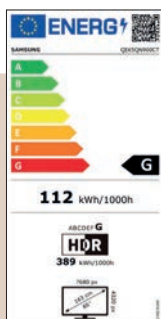

Polliciaggio	65"
Risoluzione	7680 x 4320
Refresh Rate	100 Hz (fino a 144Hz)
Schermo antiriflesso	Sì

VIDEO

Picture Engine	Neural Quantum Processor 8K
HDR (High Dynamic Range)	Neo Quantum HDR 8K Pro
HDR10+	Sì, Adaptive & Gaming
HLG	Sì
Contrasto	Quantum Matrix Pro
Colore	100% Volume Colore
Viewing Angle	Ultra
Micro Dimming	Ultimate 8K Dimming Pro
Contrast Enhancer	Real Depth Enhancer Pro
Motion Technology	Motion Xcelerator Turbo Pro
Smart Calibration	Basic & Professional
Adaptive Picture	Optimized/Eye Comfort
AI Upscale	Sì
Brightness/Color Detection	Sì

AUDIO

Dolby Atmos	Sì
Object Tracking Sound	OTS Pro
Q-Symphony	Sì
Sound Output (RMS)	90 W
Speaker Type	6,2.4 CH
Active Voice Amplifier	Sì
Adaptive sound	Adaptive Sound Pro
Dual Audio Support (Bluetooth)	Sì

ECO

Classe di efficienza energetica	G
Auto Power Off & Auto Power Saving	Sì

FUNZIONALITÀ SMART

Smart TV	Sì, Tizen™
Bixby	Integrato
Alexa	Integrato
Google Assistant	Integrato
SmartThings App Support	Sì
Universal Guide	Sì
Multi Device Experience	TV to Mobile, Mobile to TV, TV initiate mirroring, TV Sound to Mobile, Sound Mirroring, Wireless TV On
Tap View	Sì
Multi View	Sì, fino a 4 video
Ambient Mode	Ambient Mode+
Workspace	Sì
Wireless Dex	Sì
NFT	Nifty Gateway