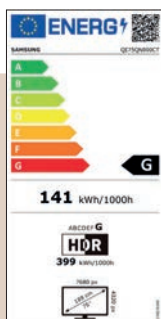

Polliciaggio	75"
Risoluzione	7680 x 4320
Refresh Rate	100 Hz
Schermo antiriflesso	Sì

VIDEO

Picture Engine	Neural Quantum Processor 8K
HDR (High Dynamic Range)	Neo Quantum HDR 8K Plus
HDR10+	Sì, Adaptive & Gaming
HLG	Sì
Contrasto	Quantum Matrix Pro
Colore	100% Volume Colore
Viewing Angle	Ultra
Micro Dimming	Ultimate 8K Dimming Pro
Contrast Enhancer	Real Depth Enhancer Pro
Motion Technology	Motion Xcelerator Turbo+
Smart Calibration	Basic & Professional
Adaptive Picture	Optimized/Eye Comfort
AI Upscale	Sì
Brightness/Color Detection	Sì

AUDIO

Dolby Atmos	Sì
Object Tracking Sound	OTS+
Q-Symphony	Sì
Sound Output (RMS)	70 W
Speaker Type	4.2.2 CH
Active Voice Amplifier	Sì
Adaptive sound	Adaptive Sound Pro
Dual Audio Support (Bluetooth)	Sì

ECO

Classe di efficienza energetica	G
Auto Power Off & Auto Power Saving	Sì

FUNZIONALITÀ SMART

Smart TV	Sì, Tizen™
Bixby	Integrato
Alexa	Integrato
Google Assistant	Integrato
SmartThings App Support	Sì
Universal Guide	Sì
Multi Device Experience	TV to Mobile, Mobile to TV, TV initiate mirroring, TV Sound to Mobile, Sound Mirroring, Wireless TV On
Tap View	Sì
Multi View	Sì, fino a 4 video
Ambient Mode	Ambient Mode+
Workspace	Sì
Wireless Dex	Sì
NFT	Nifty Gateway