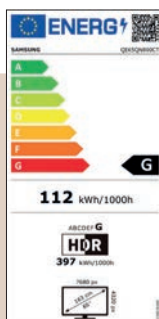

Polliciaggio	65"
Risoluzione	7680 x 4320
Refresh Rate	100 Hz
Schermo antiriflesso	Sì

VIDEO

Picture Engine	Neural Quantum Processor 8K
HDR (High Dynamic Range)	Neo Quantum HDR 8K Plus
HDR10+	Sì, Adaptive & Gaming
HLG	Sì
Contrasto	Quantum Matrix Pro
Colore	100% Volume Colore
Viewing Angle	Ultra
Micro Dimming	Ultimate 8K Dimming Pro
Contrast Enhancer	Real Depth Enhancer Pro
Motion Technology	Motion Xcelerator Turbo+
Smart Calibration	Basic & Professional
Adaptive Picture	Optimized/Eye Comfort
AI Upscale	Sì
Brightness/Color Detection	Sì

AUDIO

Dolby Atmos	Sì
Object Tracking Sound	OTS+
Q-Symphony	Sì
Sound Output (RMS)	70 W
Speaker Type	4.2.2 CH
Active Voice Amplifier	Sì
Adaptive sound	Adaptive Sound Pro
Dual Audio Support (Bluetooth)	Sì

ECO

Classe di efficienza energetica	G
Auto Power Off & Auto Power Saving	Sì

FUNZIONALITÀ SMART

Smart TV	Sì, Tizen™
Bixby	Integrato
Alexa	Integrato
Google Assistant	Integrato
SmartThings App Support	Sì
Universal Guide	Sì
Multi Device Experience	TV to Mobile, Mobile to TV, TV initiate mirroring, TV Sound to Mobile, Sound Mirroring, Wireless TV On
Tap View	Sì
Multi View	Sì, fino a 4 video
Ambient Mode	Ambient Mode+
Workspace	Sì
Wireless Dex	Sì
NFT	Nifty Gateway