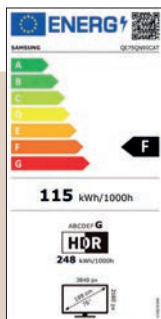

## VIDEO

Picture Engine	Neural Quantum Processor 4K
HDR (High Dynamic Range)	Neo Quantum HDR+
HDR10+	Sì, Adaptive & Gaming
HLG	Sì
Contrasto	Quantum Matrix
Colore	100% Volume Colore
Viewing Angle	Ultra
Micro Dimming	Ultimate UHD Dimming
Contrast Enhancer	Real Depth Enhancer
Motion Technology	Motion Xcelerator Turbo+
Smart Calibration	Basic & Professional
Adaptive Picture	Optimized/Eye Comfort
AI Upscale	Sì
Brightness/Color Detection	Sì

## ECO

Classe di efficienza energetica	F
Auto Power Off & Auto Power Saving	Sì