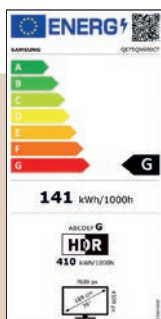

Polliciaggio	75"
Risoluzione	7680 x 4320
Refresh Rate	100 Hz (fino a 144Hz)
Schermo antiriflesso	Sì

VIDEO

Picture Engine	Neural Quantum Processor 8K
HDR (High Dynamic Range)	Neo Quantum HDR 8K Pro
HDR10+	Sì, Adaptive & Gaming
HLG	Sì
Contrasto	Quantum Matrix Pro
Colore	100% Volume Colore
Viewing Angle	Ultra
Micro Dimming	Ultimate 8K Dimming Pro
Contrast Enhancer	Real Depth Enhancer Pro
Motion Technology	Motion Xcelerator Turbo Pro
Smart Calibration	Basic & Professional
Adaptive Picture	Optimized/Eye Comfort
AI Upscale	Sì
Brightness/Color Detection	Sì

AUDIO

Dolby Atmos	Sì
Object Tracking Sound	OTS Pro
Q-Symphony	Sì
Sound Output (RMS)	90 W
Speaker Type	6,2.4 CH
Active Voice Amplifier	Sì
Adaptive sound	Adaptive Sound Pro
Dual Audio Support (Bluetooth)	Sì

ECO

Classe di efficienza energetica	G
Auto Power Off & Auto Power Saving	Sì

FUNZIONALITÀ SMART

Smart TV	Sì, Tizen™
Bixby	Integrato
Alexa	Integrato
Google Assistant	Integrato
SmartThings App Support	Sì
Universal Guide	Sì
Multi Device Experience	TV to Mobile, Mobile to TV, TV initiate mirroring, TV Sound to Mobile, Sound Mirroring, Wireless TV On
Tap View	Sì
Multi View	Sì, fino a 4 video
Ambient Mode	Ambient Mode+
Workspace	Sì
Wireless Dex	Sì
NFT	Nifty Gateway