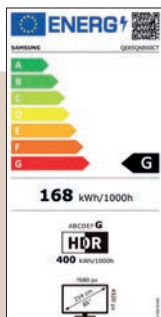

Polliciaggio	85"
Risoluzione	7680 x 4320
Refresh Rate	100 Hz
Schermo antiriflesso	Sì

VIDEO

Picture Engine	Neural Quantum Processor 8K
HDR (High Dynamic Range)	Neo Quantum HDR 8K Plus
HDR10+	Sì, Adaptive & Gaming
HLG	Sì
Contrasto	Quantum Matrix Pro
Colore	100% Volume Colore
Viewing Angle	Ultra
Micro Dimming	Ultimate 8K Dimming Pro
Contrast Enhancer	Real Depth Enhancer Pro
Motion Technology	Motion Xcelerator Turbo+
Smart Calibration	Basic & Professional
Adaptive Picture	Optimized/Eye Comfort
AI Upscale	Sì
Brightness/Color Detection	Sì

AUDIO

Dolby Atmos	Sì
Object Tracking Sound	OTS+
Q-Symphony	Sì
Sound Output (RMS)	70 W
Speaker Type	4.2.2 CH
Active Voice Amplifier	Sì
Adaptive sound	Adaptive Sound Pro
Dual Audio Support (Bluetooth)	Sì

ECO

Classe di efficienza energetica	G
Auto Power Off & Auto Power Saving	Sì

FUNZIONALITÀ SMART

Smart TV	Sì, Tizen™
Bixby	Integrato
Alexa	Integrato
Google Assistant	Integrato
SmartThings App Support	Sì
Universal Guide	Sì
Multi Device Experience	TV to Mobile, Mobile to TV, TV initiate mirroring, TV Sound to Mobile, Sound Mirroring, Wireless TV On
Tap View	Sì
Multi View	Sì, fino a 4 video
Ambient Mode	Ambient Mode+
Workspace	Sì
Wireless Dex	Sì
NFT	Nifty Gateway