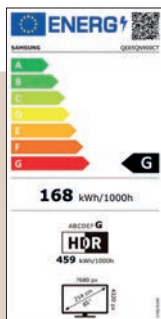

Polliciaggio	85"
Risoluzione	7680 x 4320
Refresh Rate	100 Hz (fino a 144Hz)
Schermo antiriflesso	Sì

VIDEO

Picture Engine	Neural Quantum Processor 8K
HDR (High Dynamic Range)	Neo Quantum HDR 8K Pro
HDR10+	Sì, Adaptive & Gaming
HLG	Sì
Contrasto	Quantum Matrix Pro
Colore	100% Volume Colore
Viewing Angle	Ultra
Micro Dimming	Ultimate 8K Dimming Pro
Contrast Enhancer	Real Depth Enhancer Pro
Motion Technology	Motion Xcelerator Turbo Pro
Smart Calibration	Basic & Professional
Adaptive Picture	Optimized/Eye Comfort
AI Upscale	Sì
Brightness/Color Detection	Sì

AUDIO

Dolby Atmos	Sì
Object Tracking Sound	OTS Pro
Q-Symphony	Sì
Sound Output (RMS)	90 W
Speaker Type	6,2.4 CH
Active Voice Amplifier	Sì
Adaptive sound	Adaptive Sound Pro
Dual Audio Support (Bluetooth)	Sì

ECO

Classe di efficienza energetica	G
Auto Power Off & Auto Power Saving	Sì

FUNZIONALITÀ SMART

Smart TV	Sì, Tizen™
Bixby	Integrato
Alexa	Integrato
Google Assistant	Integrato
SmartThings App Support	Sì
Universal Guide	Sì
Multi Device Experience	TV to Mobile, Mobile to TV, TV initiate mirroring, TV Sound to Mobile, Sound Mirroring, Wireless TV On
Tap View	Sì
Multi View	Sì, fino a 4 video
Ambient Mode	Ambient Mode+
Workspace	Sì
Wireless Dex	Sì
NFT	Nifty Gateway