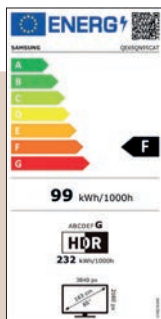

## VIDEO

Picture Engine	Neural Quantum Processor 4K
HDR (High Dynamic Range)	Neo Quantum HDR+
HDR10+	Sì, Adaptive & Gaming
HLG	Sì
Contrasto	Quantum Matrix
Colore	100% Volume Colore
Viewing Angle	Ultra
Micro Dimming	Ultimate UHD Dimming Pro
Contrast Enhancer	Real Depth Enhancer
Motion Technology	Motion Xcelerator Turbo Pro
Smart Calibration	Basic & Professional
Adaptive Picture	Optimized/Eye Comfort
AI Upscale	Sì
Brightness/Color Detection	Sì

## ECO

Classe di efficienza energetica	F
Auto Power Off & Auto Power Saving	Sì