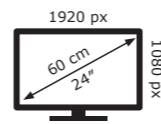

LG Electronics

24MR400-BA

18 kWh/1000h

2019/2013